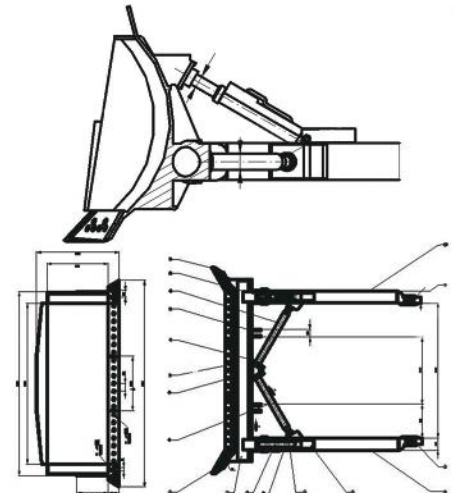

Technical Specification

Outline

Total weight	8600 kg
Max towing force	82 kN
Engine model	Yuchai
Engine rated power /speed	66.2/2200 kw/ r/min
Fuel consumption of the engine	≤225 g/kw.h
Engine max torque	345 N.m
Forward 1-4gear	2.4 ~ 10.4 km/h
Reverse 1-2 gear	4.9 ~ 8.9 km/h
Track board with	400 mm
Land pressure	51 kPa
Overall dimension (L×W×H)	4200×2480×2740 mm
Bulldozer shovel (W×H)	2480×922 mm
Blade max lifting height	736.5 mm
Blade max digging depth	370 mm
Cutting angle(adjustable)	55 °
Twing equipment/Scarifier(Optional)	Fixed/three teeth

Excellent Performance
Outstanding Performance
The Equipment Is Firm
Reliable Quality
Brand Guarantee
Reliable structure
Excellent efficiency

Product Features

Booster
Car air conditioner
Protective Device
GPS positioning
On-board repair tools
CD Player
Fire extinguisher
Comfortable operation
Safe performance
High efficiency

*We follows the principle of continuous improvement Product performance parameters will be partially changed due to technical improvements without prior notice.