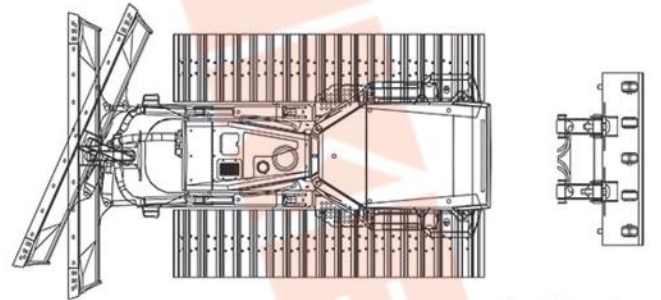

Technical Specification

Outline

Total weight	8600 kg
Max towing force	82 kN
Engine model	Yuchai
Engine rated power /speed	66.2/2200 kw/ r/min
Fuel consumption of the engine	≤225 g/kw.h
Engine max torque	345 N.m
Forward 1-4gear	2.4 ~ 10.4 km/h
Reverse 1-2 gear	4.9 ~ 8.9 km/h
Track board with	400 mm
Land pressure	51 kPa
Overall dimension (L×W×H)	4200×2480×2740 mm
Bulldozer shovel (W×H)	2480×922 mm
Blade max lifting height	736.5 mm
Blade max digging depth	370 mm
Cutting angle(adjustable)	55 °
Twing equipment/Scarifier(Optional)	Fixed/three teeth

Excellent Performance
Outstanding Performance
The Equipment Is Firm
Reliable Quality
Brand Guarantee
Reliable structure
Excellent efficiency

Product Features

Booster
Car air conditioner
Protective Device
GPS positioning
On-board repair tools
CD Player
Fire extinguisher
Comfortable operation
Safe performance
High efficiency

*We follows the principle of continuous improvement Product performance parameters will be partially changed due to technical improvements without prior notice.