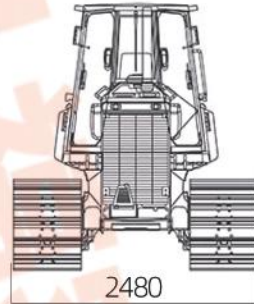

Technical Specification

Outline

Total weight	8600 kg
Max towing force	82 kN
Engine model	Yuchai
Engine rated power /speed	66.2/2200 kw/ r/min
Fuel consumption of the engine	≤225 g/kw.h
Engine max torque	345 N.m
Forward 1-4gear	2.4 ~ 10.4 km/h
Reverse 1-2 gear	4.9 ~ 8.9 km/h
Track board with	400 mm
Land pressure	51 kPa
Overall dimension (L×W×H)	4200×2480×2740 mm
Bulldozer shovel (W×H)	2480×922 mm
Blade max lifting height	736.5 mm
Blade max digging depth	370 mm
Cutting angle(adjustable)	55 °
Twing equipment/Scarifier(Optional)	Fixed/three teeth

Excellent Performance
Outstanding Performance
The Equipment Is Firm
Reliable Quality
Brand Guarantee
Reliable structure
Excellent efficiency

Product Features

Booster
Car air conditioner
Protective Device
GPS positioning
On-board repair tools
CD Player
Fire extinguisher
Comfortable operation
Safe performance
High efficiency

*We follows the principle of continuous improvement Product performance parameters will be partially changed due to technical improvements without prior notice.