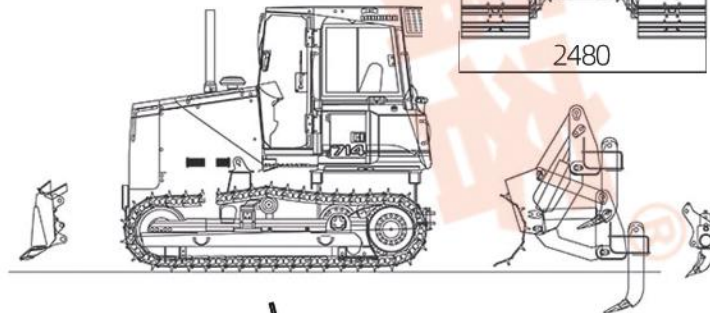

Technical Specification

Outline

Total weight	8600 kg
Max towing force	82 kN
Engine model	Yuchai
Engine rated power /speed	66.2/2200 kw/ r/min
Fuel consumption of the engine	≤225 g/kw.h
Engine max torque	345 N.m
Forward 1-4gear	2.4 ~ 10.4 km/h
Reverse 1-2 gear	4.9 ~ 8.9 km/h
Track board with	400 mm
Land pressure	51 kPa
Overall dimension (L×W×H)	4200×2480×2740 mm
Bulldozer shovel (W×H)	2480×922 mm
Blade max lifting height	736.5 mm
Blade max digging depth	370 mm
Cutting angle(adjustable)	55 °
Twing equipment/Scarifier(Optional)	Fixed/three teeth

Excellent Performance
Outstanding Performance
The Equipment Is Firm
Reliable Quality
Brand Guarantee
Reliable structure
Excellent efficiency

Product Features

Booster
Car air conditioner
Protective Device
GPS positioning
On-board repair tools
CD Player
Fire extinguisher
Comfortable operation
Safe performance
High efficiency

*We follows the principle of continuous improvement Product performance parameters will be partially changed due to technical improvements without prior notice.