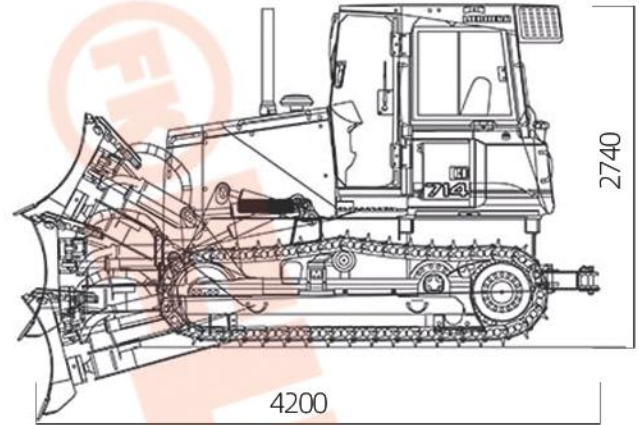

Technical Specification

Outline

Total weight	8600 kg
Max towing force	82 kN
Engine model	Yuchai
Engine rated power /speed	66.2/2200 kw/ r/min
Fuel consumption of the engine	≤225 g/kw.h
Engine max torque	345 N.m
Forward 1-4gear	2.4 ~ 10.4 km/h
Reverse 1-2 gear	4.9 ~ 8.9 km/h
Track board with	400 mm
Land pressure	51 kPa
Overall dimension (L×W×H)	4200×2480×2740 mm
Bulldozer shovel (W×H)	2480×922 mm
Blade max lifting height	736.5 mm
Blade max digging depth	370 mm
Cutting angle(adjustable)	55 °
Twing equipment/Scarifier(Optional)	Fixed/three teeth

Excellent Performance
Outstanding Performance
The Equipment Is Firm
Reliable Quality
Brand Guarantee
Reliable structure
Excellent efficiency

Product Features

Booster
Car air conditioner
Protective Device
GPS positioning
On-board repair tools
CD Player
Fire extinguisher
Comfortable operation
Safe performance
High efficiency

*We follows the principle of continuous improvement Product performance parameters will be partially changed due to technical improvements without prior notice.